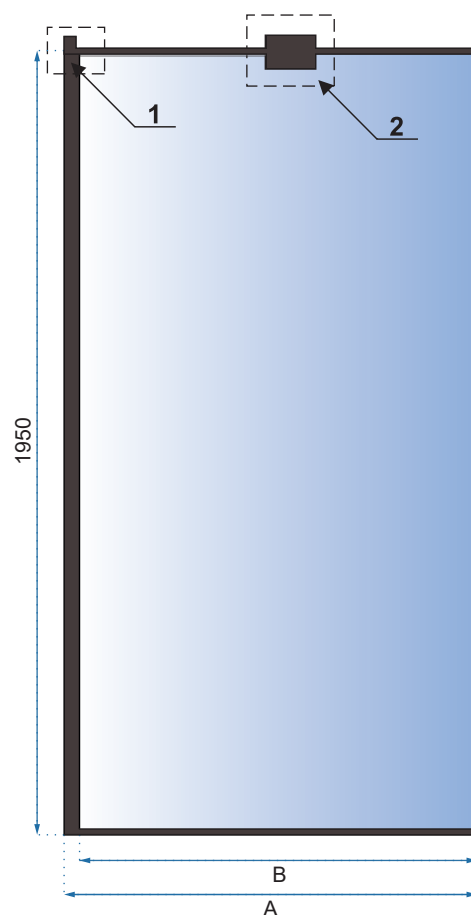

Easy
Clean

Rodzaj	ścianka stała
Grubość szkła	8 mm, hartowane
Kolor szkła	transparentny
Wspornik dolny	listwa dolna podłogowa
Wspornik górny	1200 mm z możliwością przycięcia
Powłoka	EASY-CLEAN
Dodatkowe informacje	czarne wykończenia
Adapter	czarny aluminiowy
Montaż	na brodziku lub bezpośrednio na posadzce
Kierunek	uniwersalny
Możliwe konfiguracje	możliwość stworzenia kabiny typu walk-in z połączenia dwóch dowolnie wybranych rozmiarów ścianek Bler i łącznika (REA-K7635)