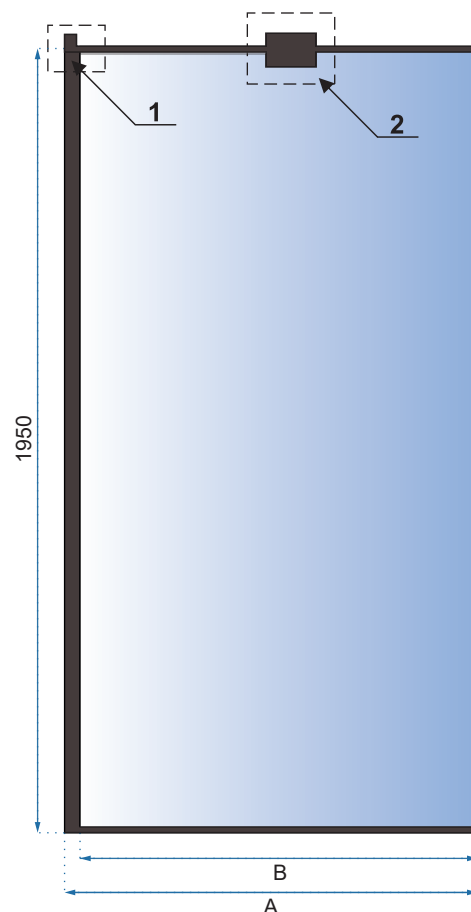

Easy
Clean

Rodzaj	ścianka stała
Grubość szkła	8 mm, hartowane
Kolor szkła	transparentny
Wspornik dolny	listwa dolna podtógowa
Wspornik górny	1200 mm z możliwością przycięcia
Powłoka	EASY-CLEAN
Dodatkowe informacje	czarne wykończenia
Adapter	czarny aluminiowy
Montaż	na brodziku lub bezpośrednio na posadzce
Kierunek	uniwersalny
Możliwe konfiguracje	możliwość stworzenia kabiny typu walk-in z połączenia dwóch dowolnie wybranych rozmiarów ścianek Bler i łącznika (REA-K7635)