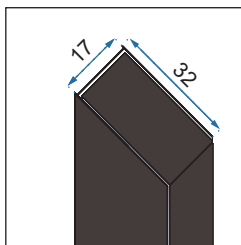

1. Adapter przyścienny

2. Wspornik

dł. 700-1200 mm