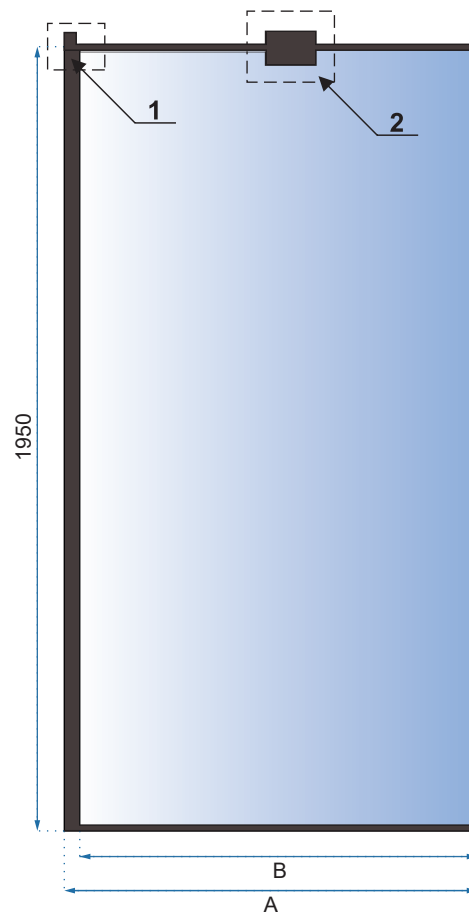

Easy
Clean

Rodzaj	ścianka stała
Grubość szkła	8 mm, hartowane
Kolor szkła	transparentny
Wspornik dolny	listwa dolna podłogowa
Wspornik górny	1200 mm z możliwością przycięcia
Powłoka	EASY-CLEAN
Dodatkowe informacje	czarne wykończenia
Adapter	czarny aluminiowy
Montaż	na brodziku lub bezpośrednio na posadzce
Kierunek	uniwersalny
Możliwe konfiguracje	możliwość stworzenia kabiny typu walk-in z połączenia dwóch dowolnie wybranych rozmiarów ścianek Bler i łącznika (REA-K7635)